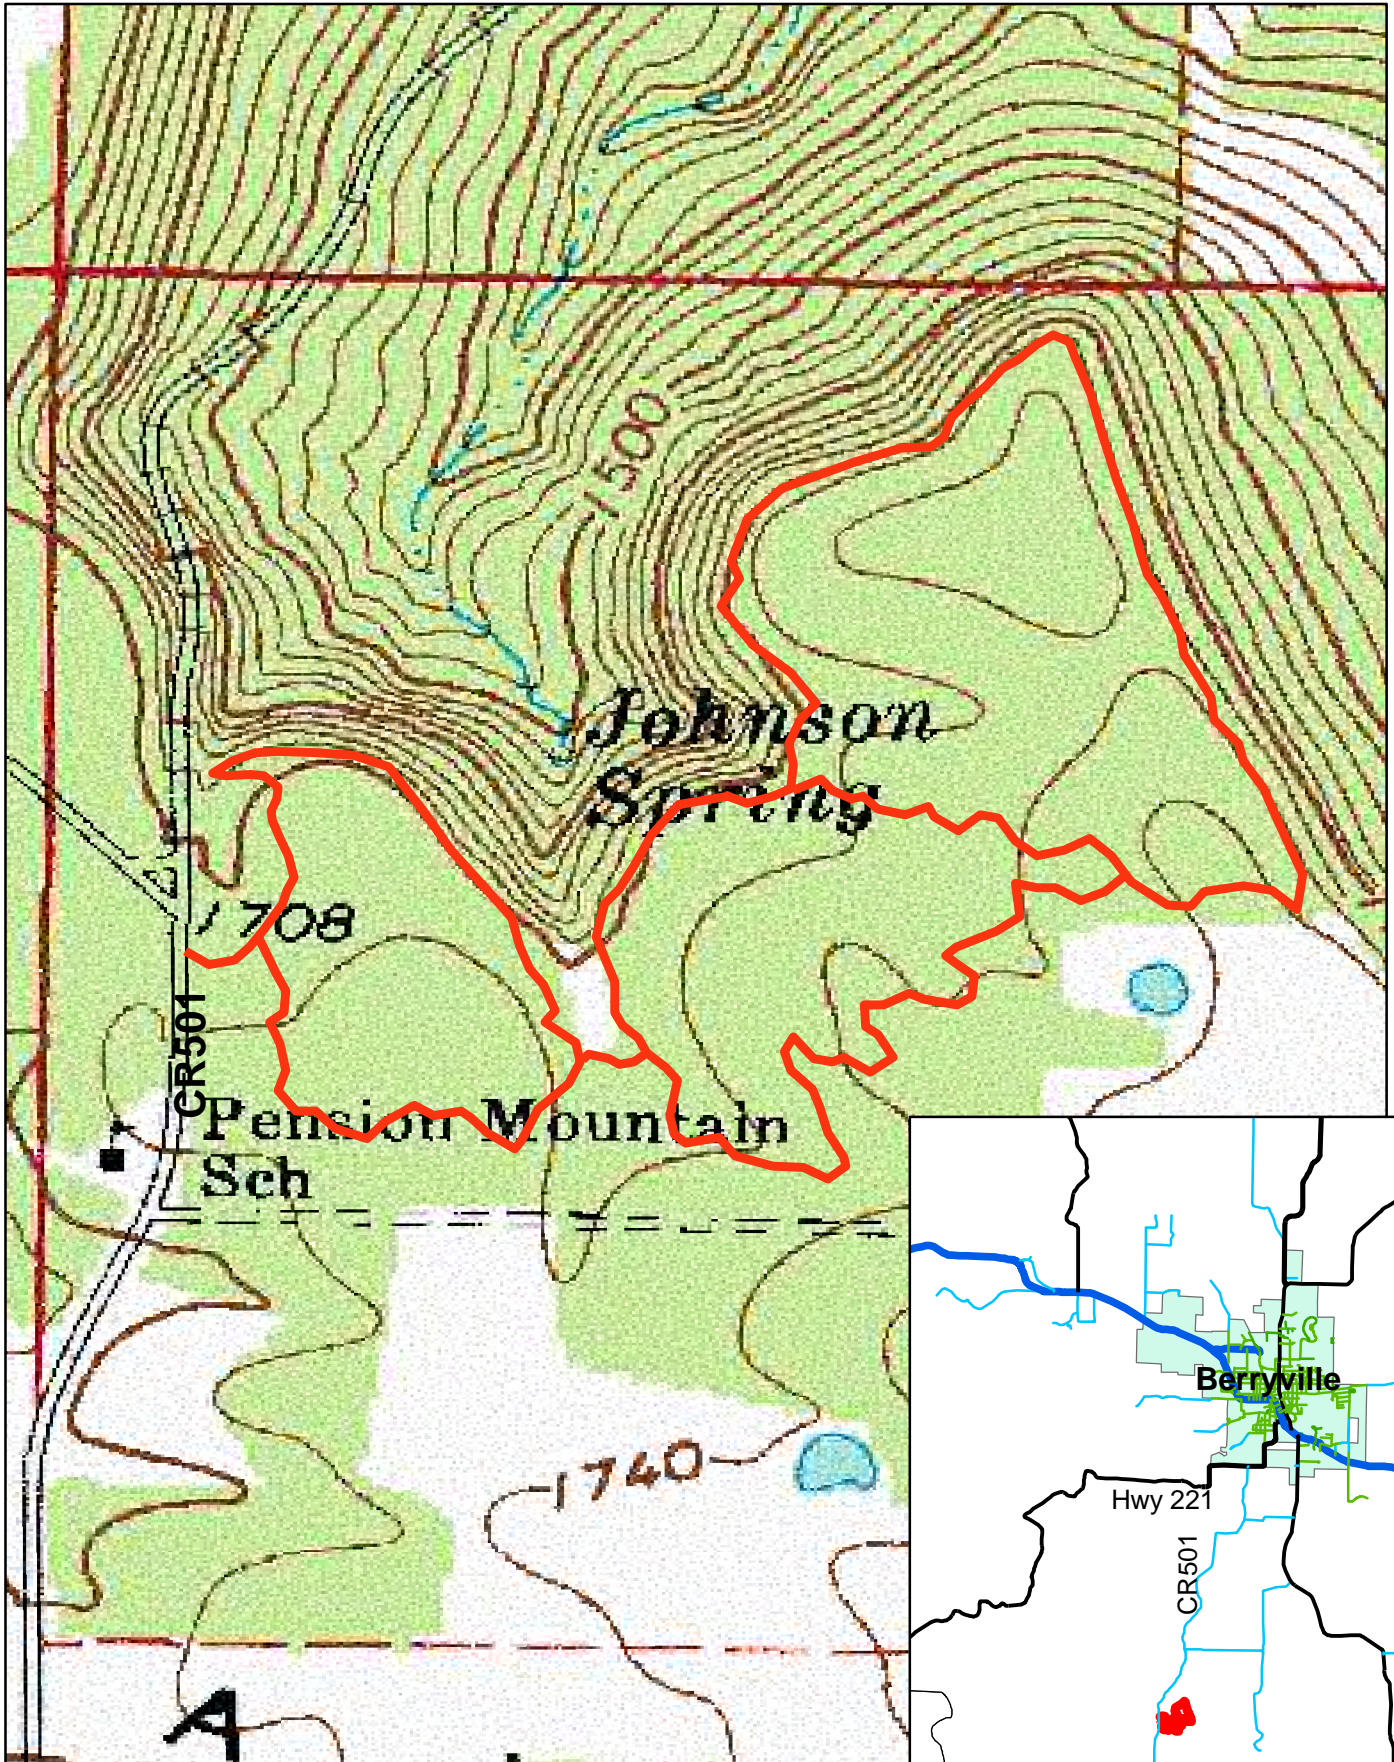

Pension Mountain Trails Carroll County Arkansas

3

0 500 1,000 2,000 Feet

0 1.25 2.5 5 Miles